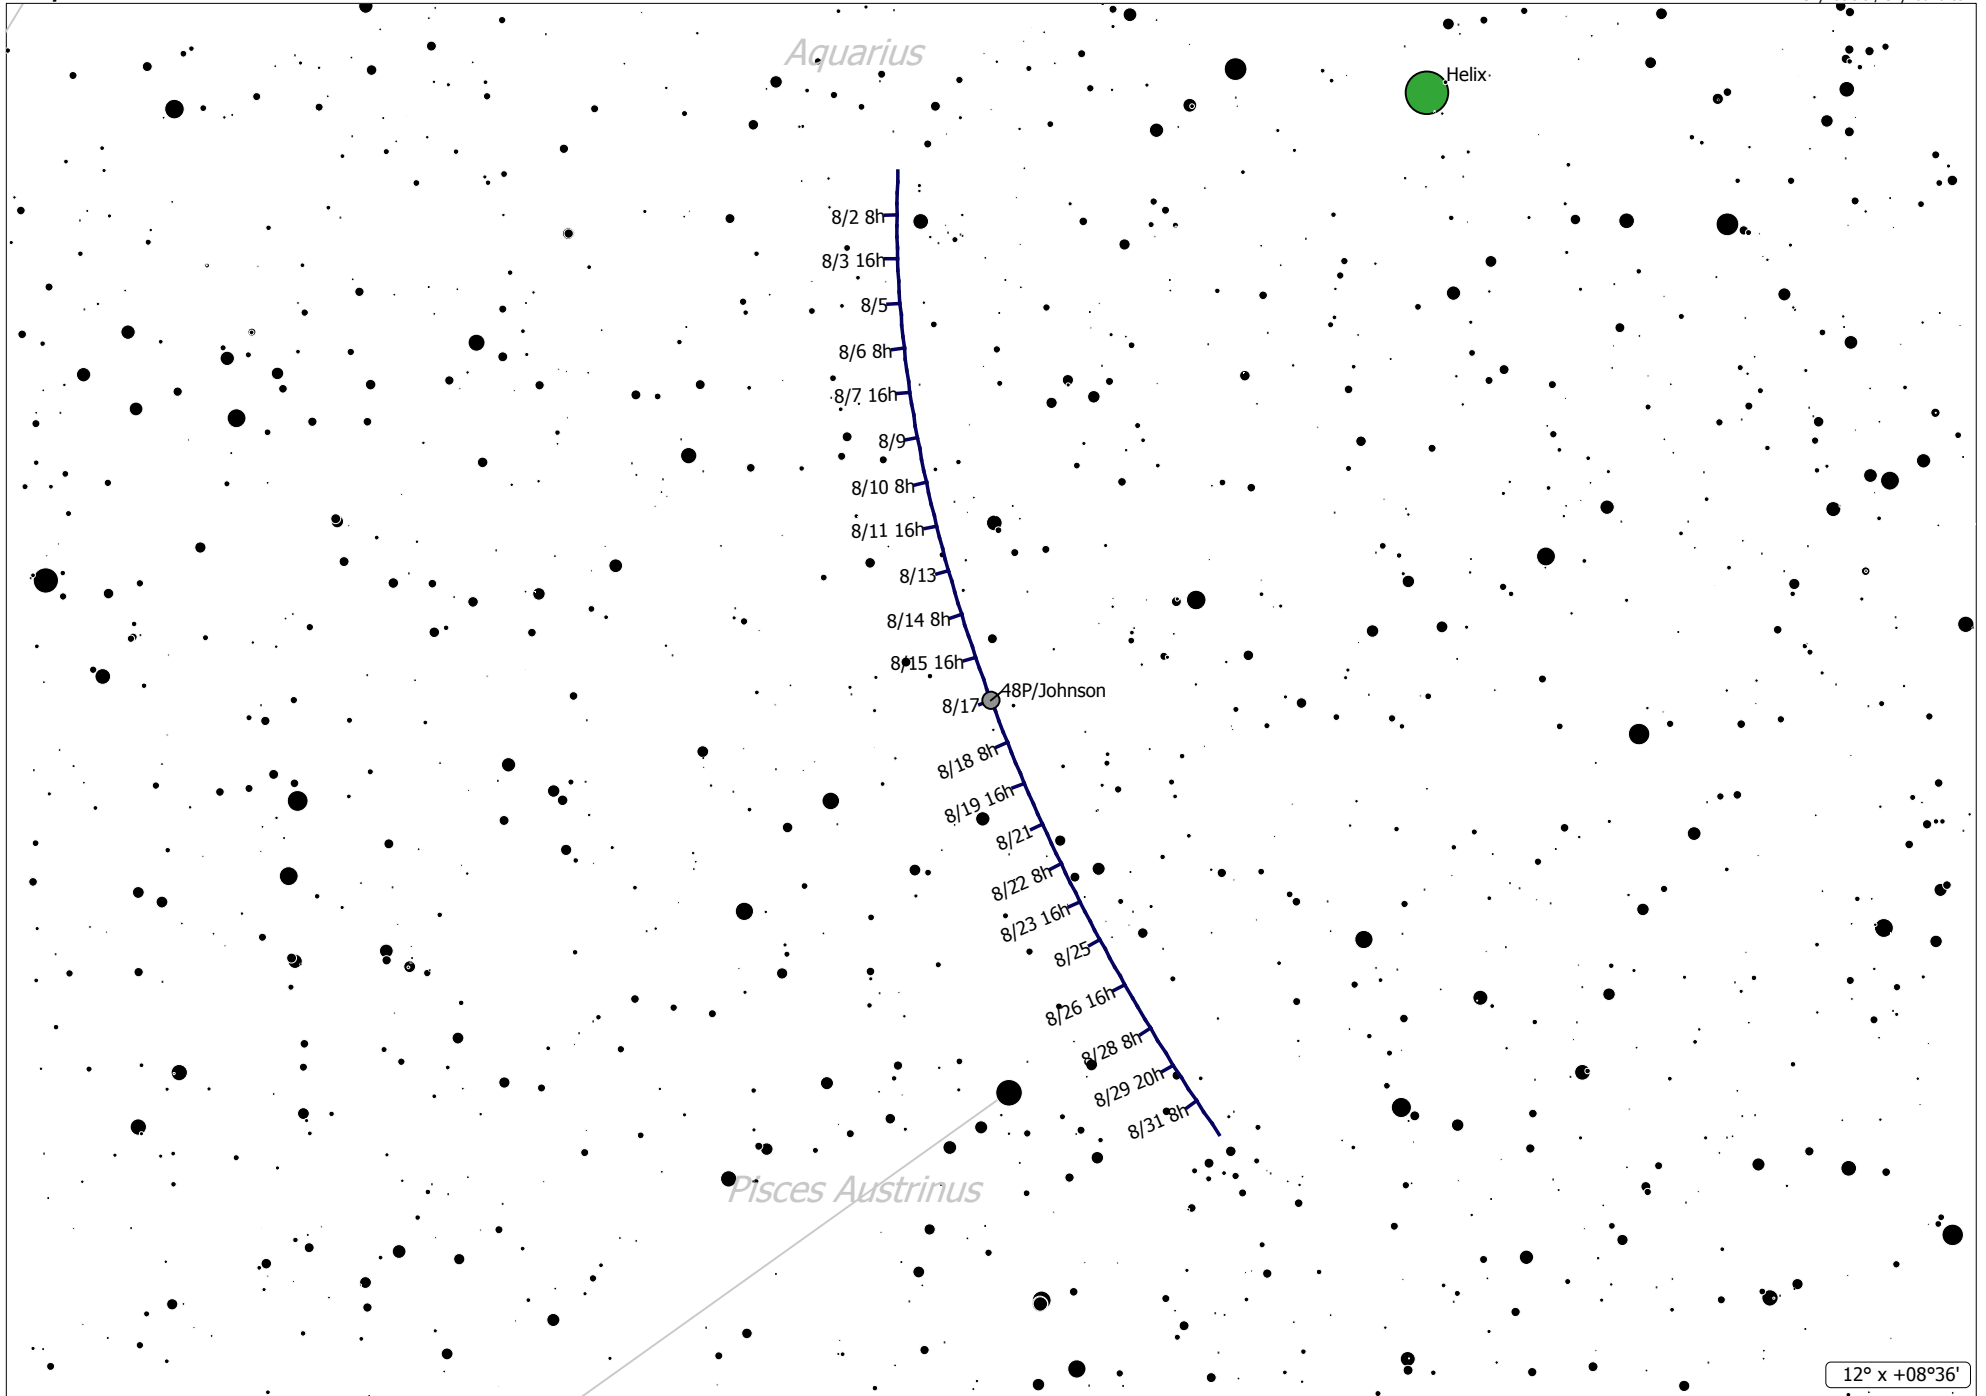

48P/Johnson (Comet)  
 Magnitude: 9.59 Coma Diameter: 6.5' SBr: 22.3 Mag/arcsec<sup>2</sup> Earth

Distance: 1.0 AU

49° x 34°

48P/Johnson (Comet)  
 Magnitude: 9.60 Coma Diameter: 6.5' SBr: 22.3 Mag/arcsec<sup>2</sup> Earth

Distance: 1.0 AU

12° x +08°36'