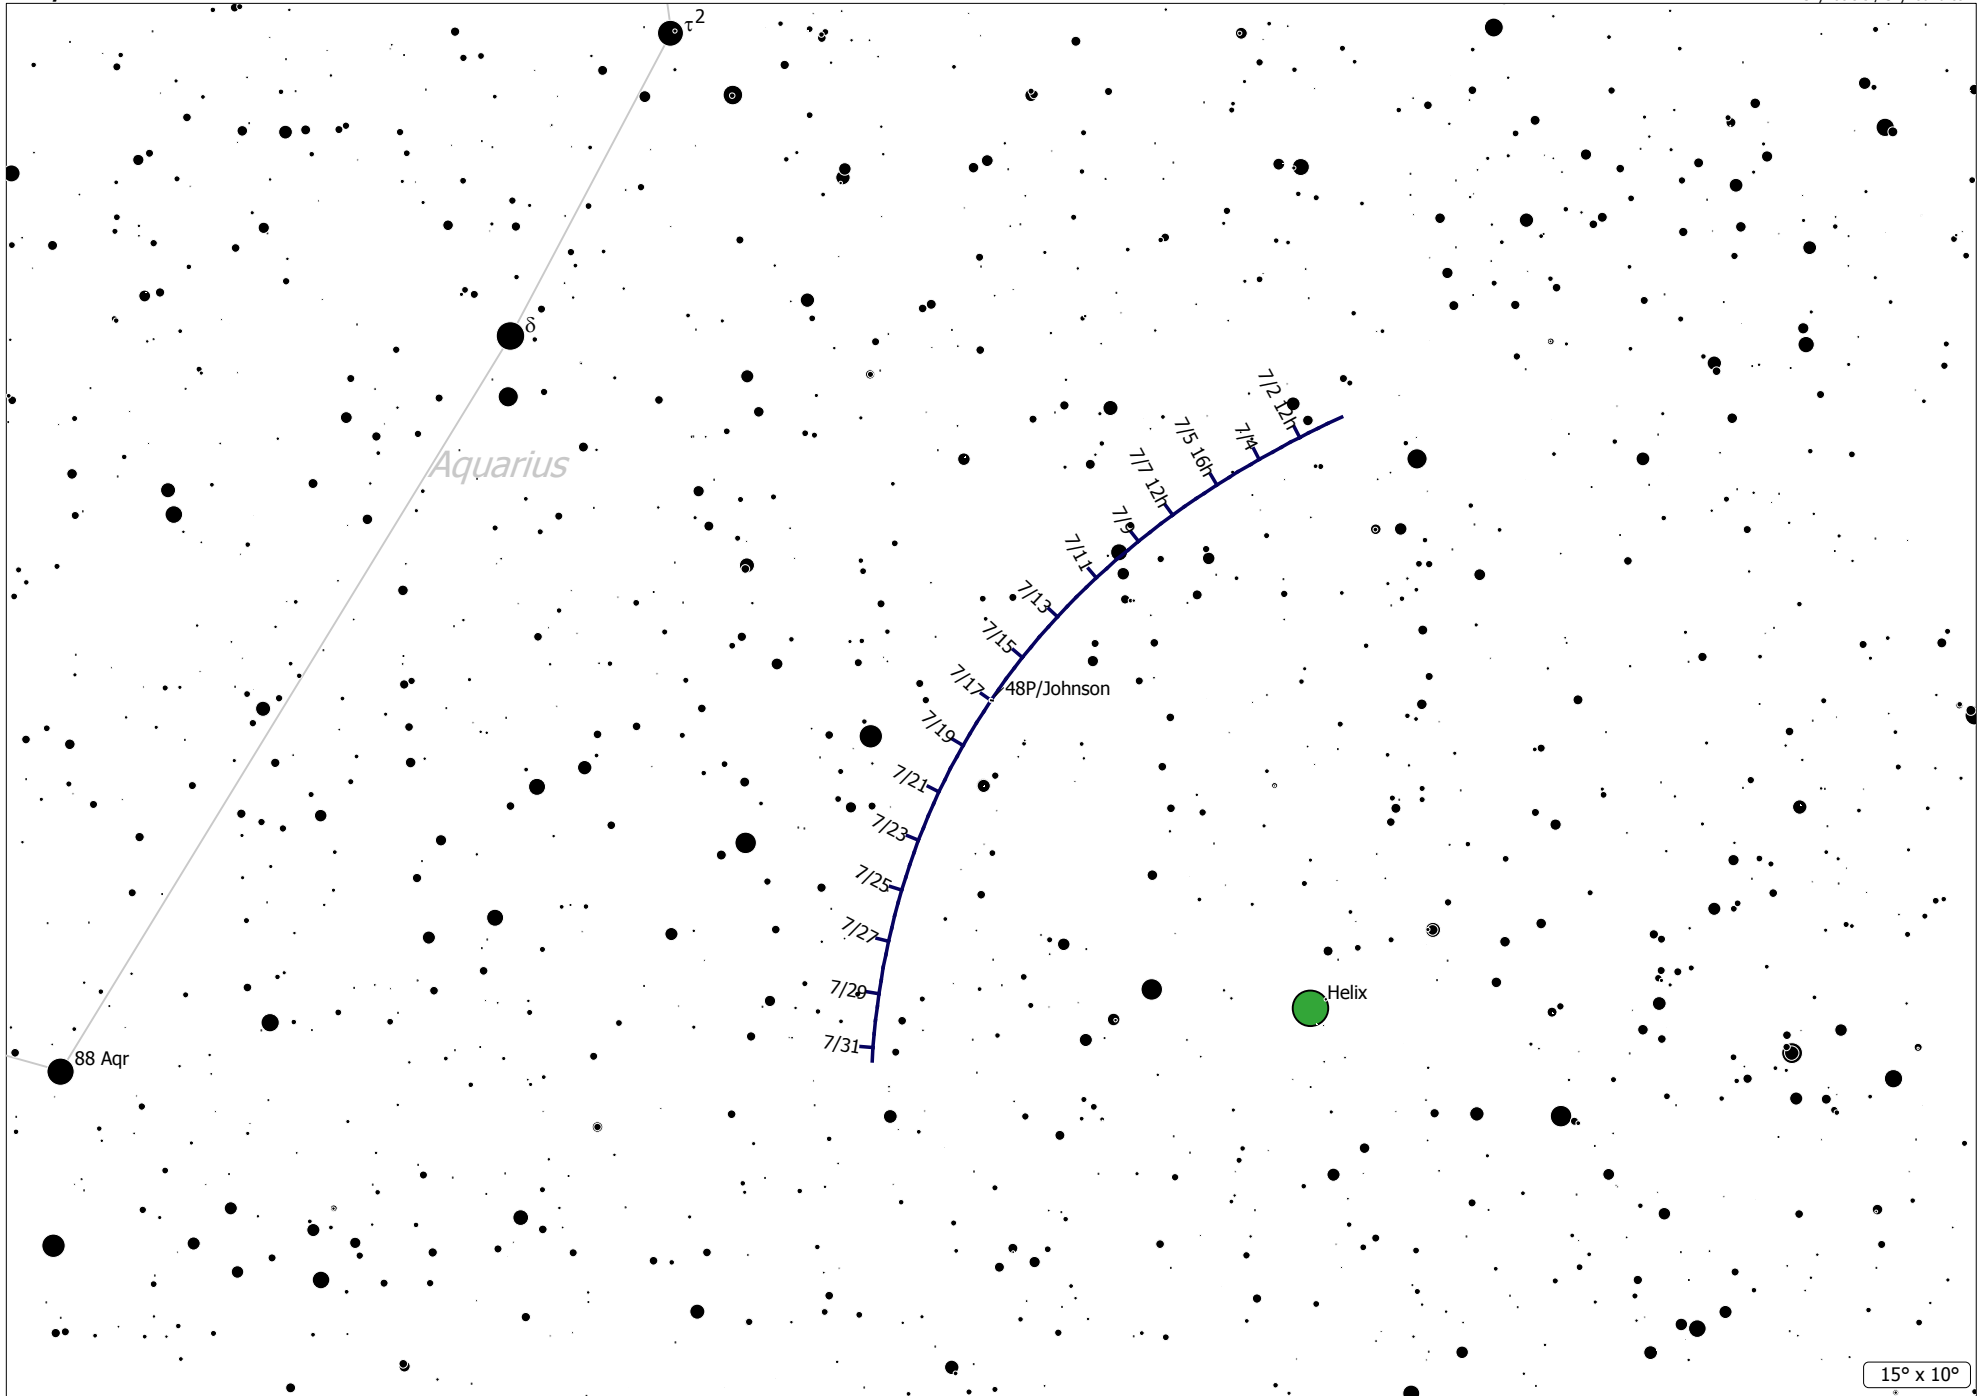

48P/Johnson (Comet)  
 Magnitude: 13.03 Coma Diameter: 32" SBr: 20.3 Mag/arcsec<sup>2</sup> Earth

Distance: 1.1 AU

58° x 41°

48P/Johnson (Comet)  
 Magnitude: 13.03 Coma Diameter: 32" SBr: 20.3

Mag/arcsec<sup>2</sup> Earth Distance: 1.1 AU

15° x 10°