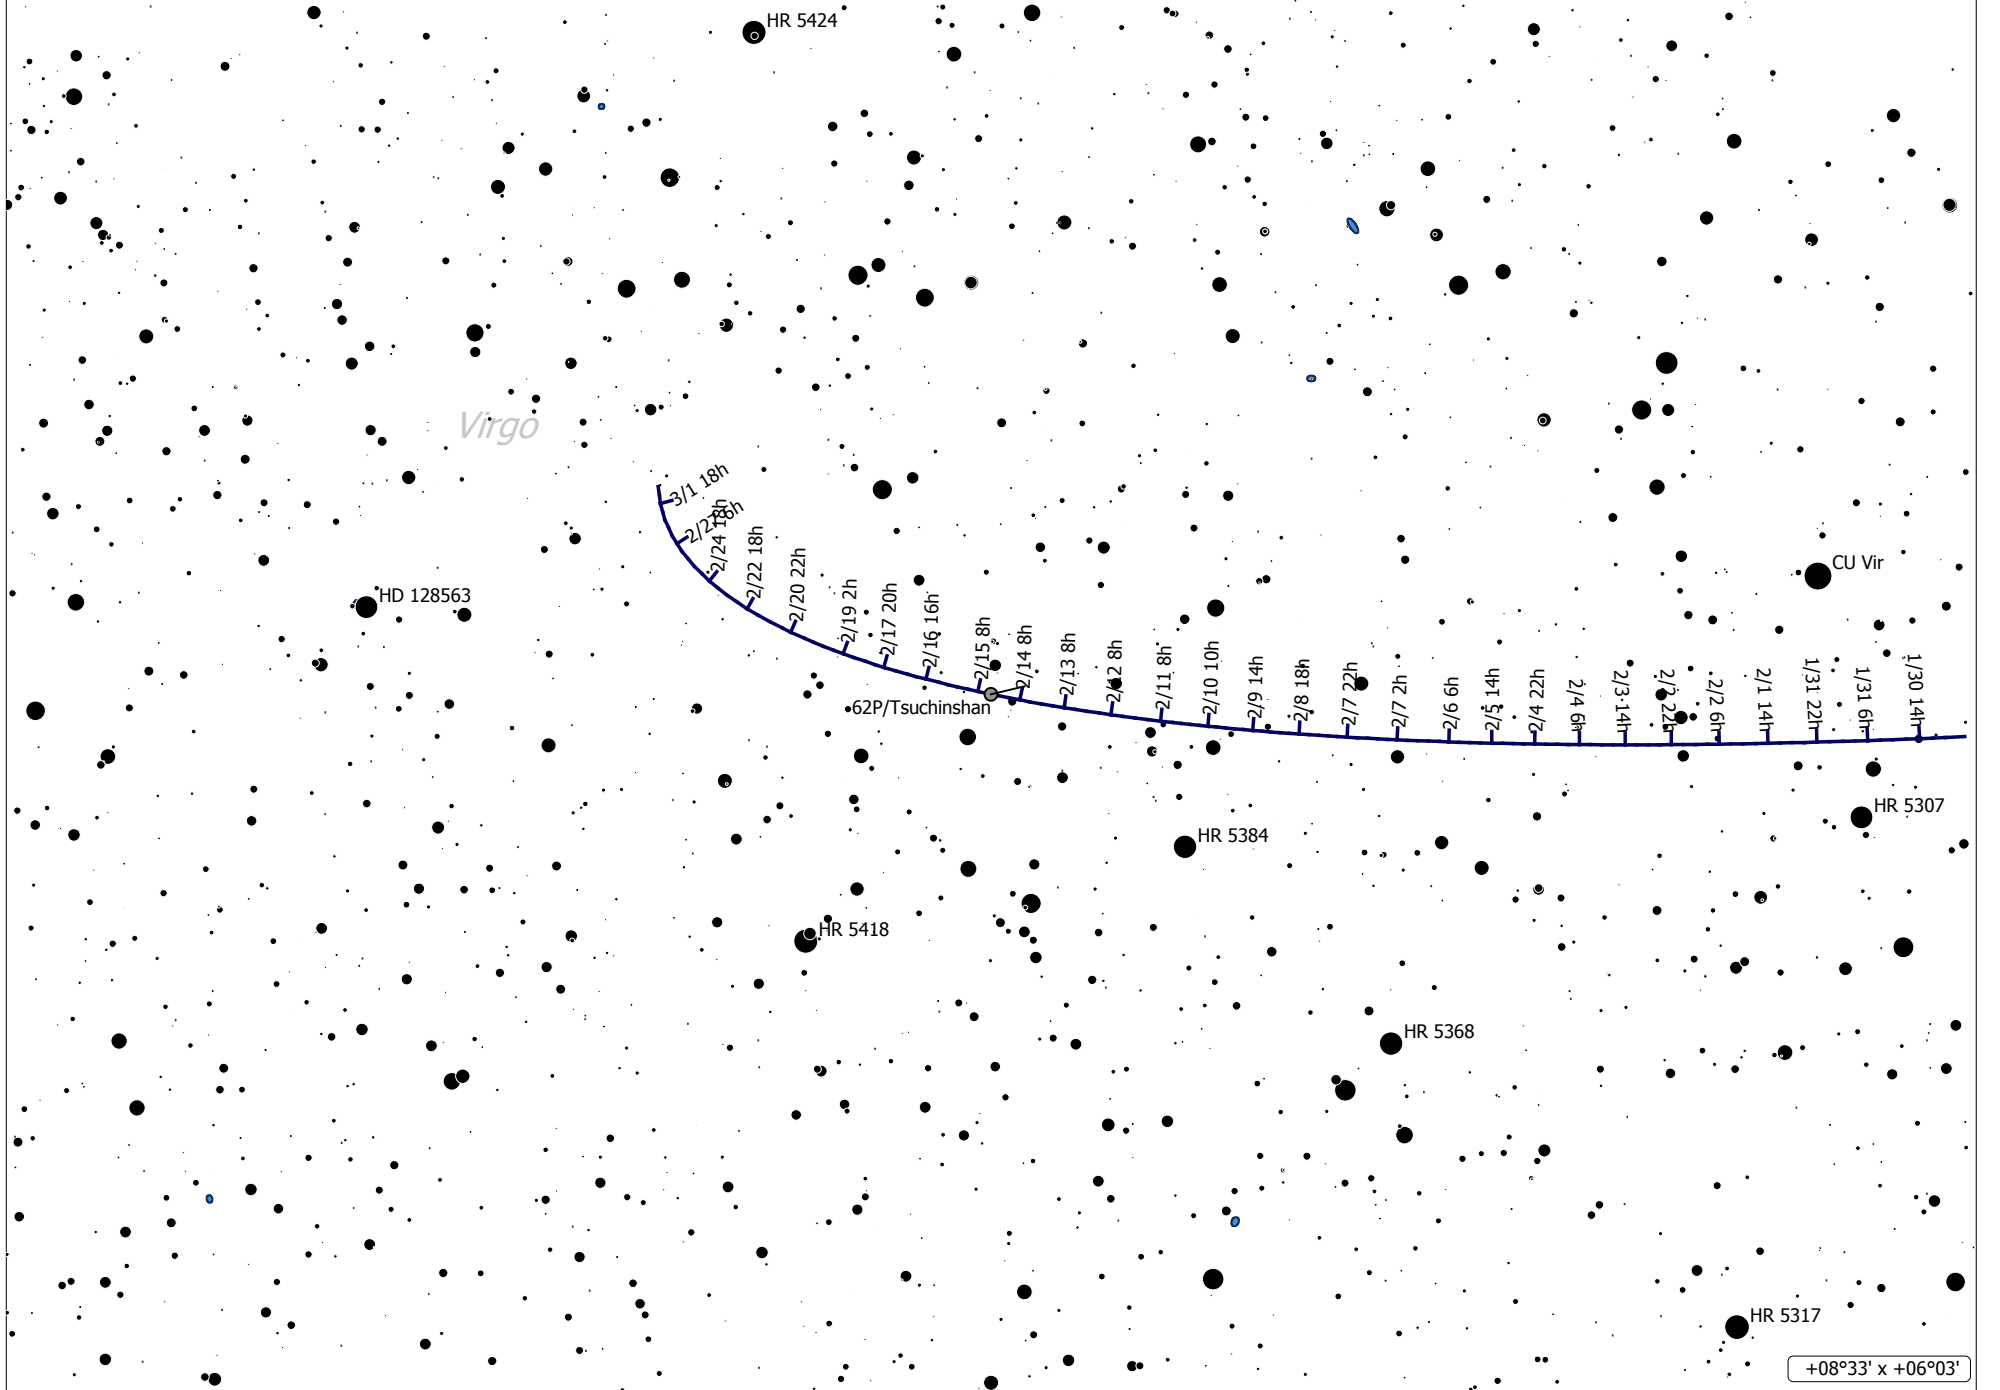

62P/Tsuchinshan (Comet)
 Magnitude: 13.28 Coma Diameter: 3.3' SBR: 24.5

Mag/arcsec² Earth Distance: 1.1 AU

62P/Tsuchinshan (Comet) Distance: 1.1 AU
 Magnitude: 13.28 Coma Diameter: 3.3' SBR: 24.5 Mag/arcsec² Earth