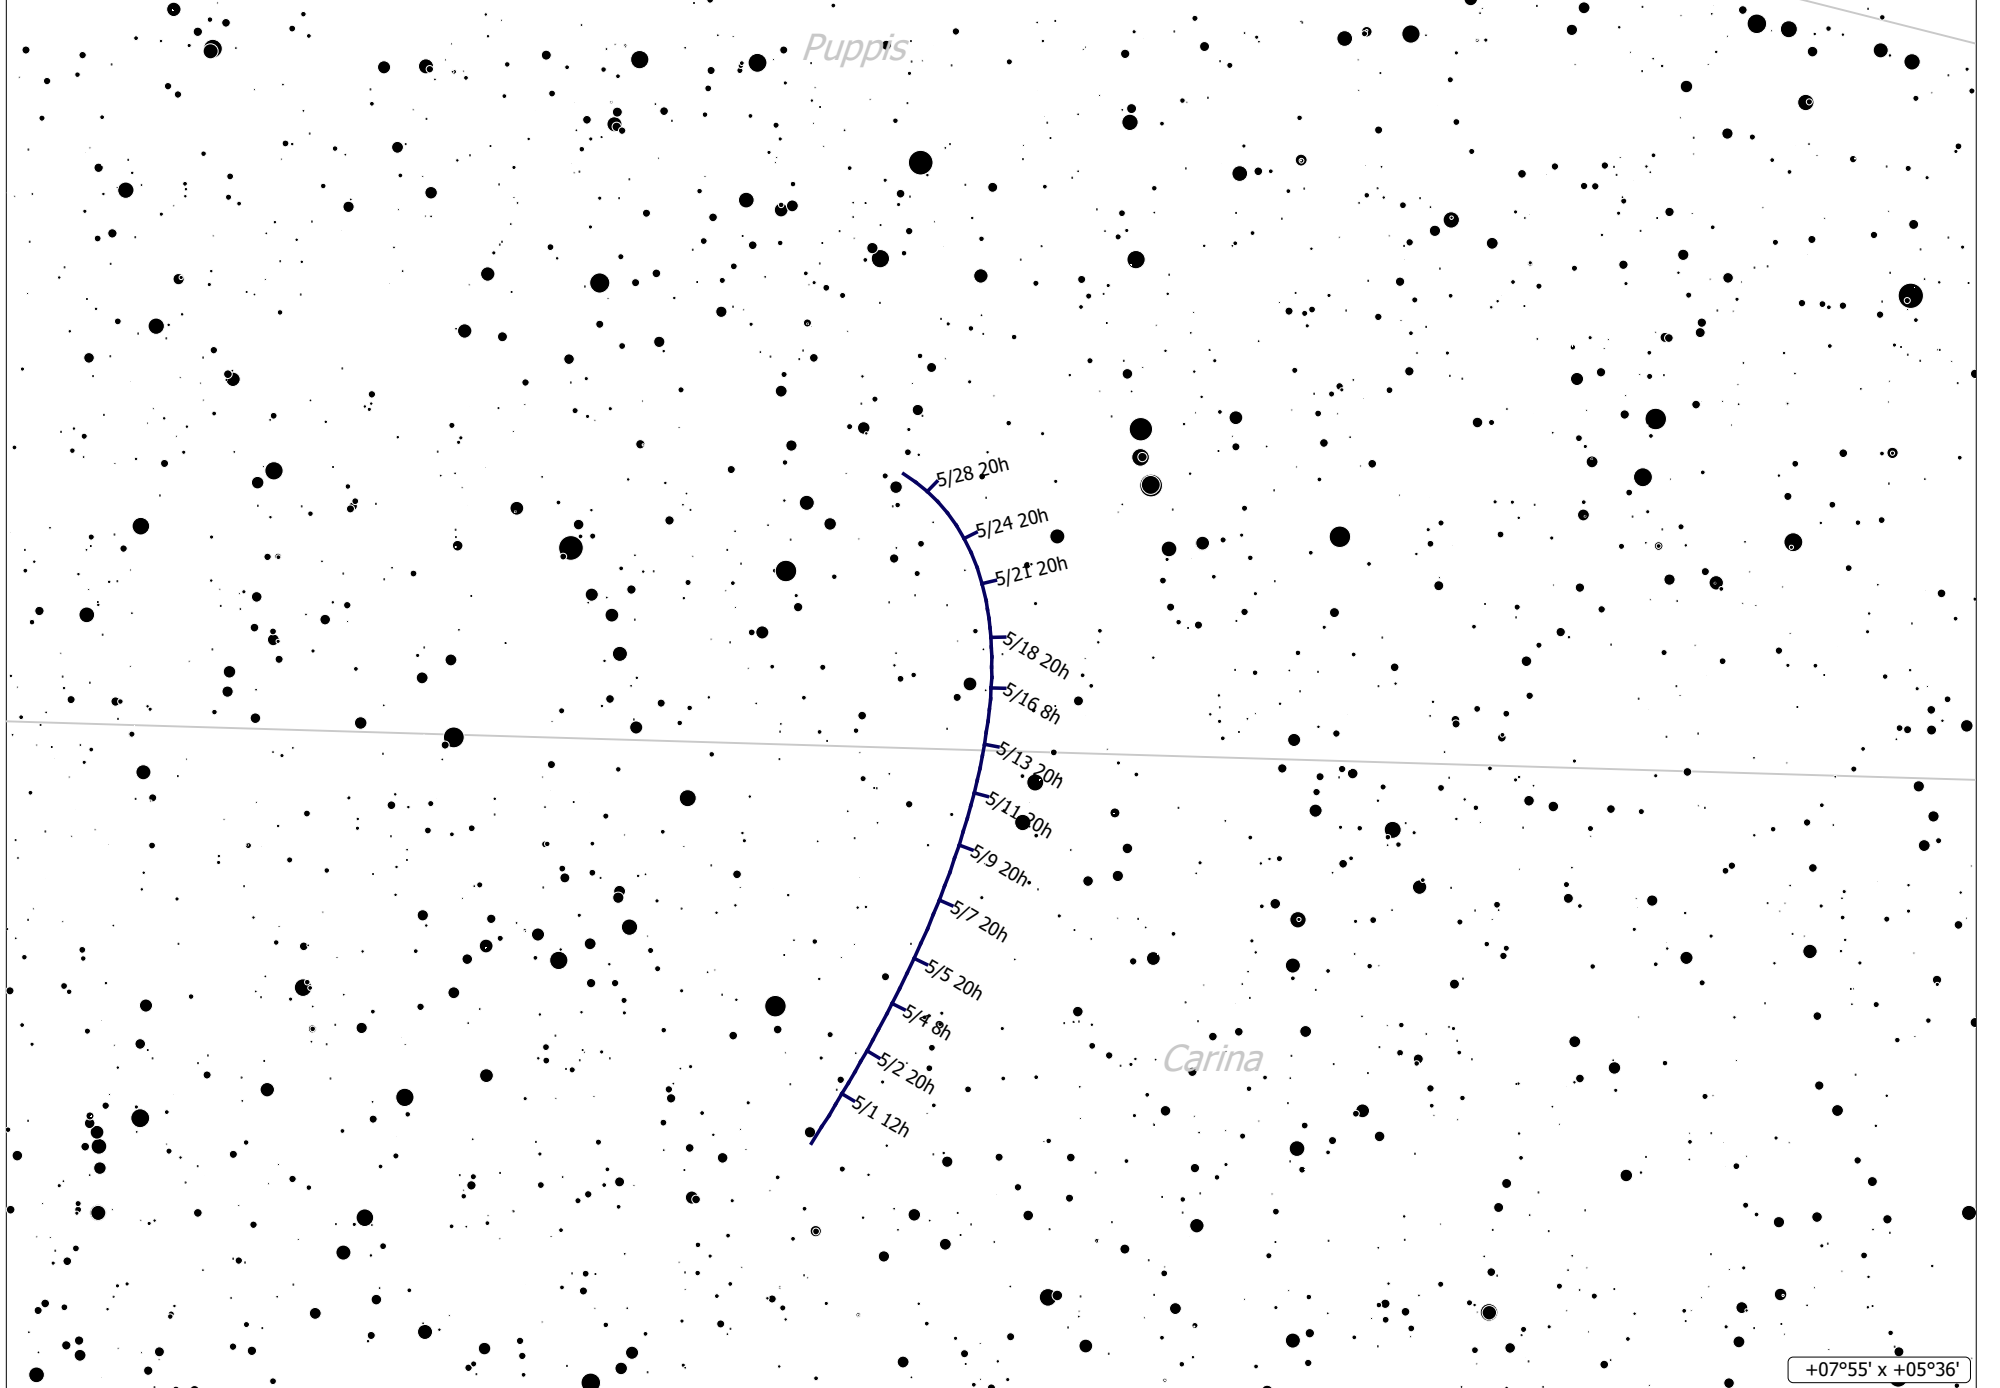

C/2018 A6 (Gibbs) (Comet)  
 Magnitude: 13.52 Coma Diameter: 38" SBr: 21.2

Mag/arcsec² Earth Distance: 2.9 AU

+07°55' x +05°36'

C/2018 A6 (Gibbs) (Comet)  
Magnitude: 13.52 Coma Diameter: 38" SBr: 21.2 Mag/arcsec² Earth

Distance: 2.9 AU