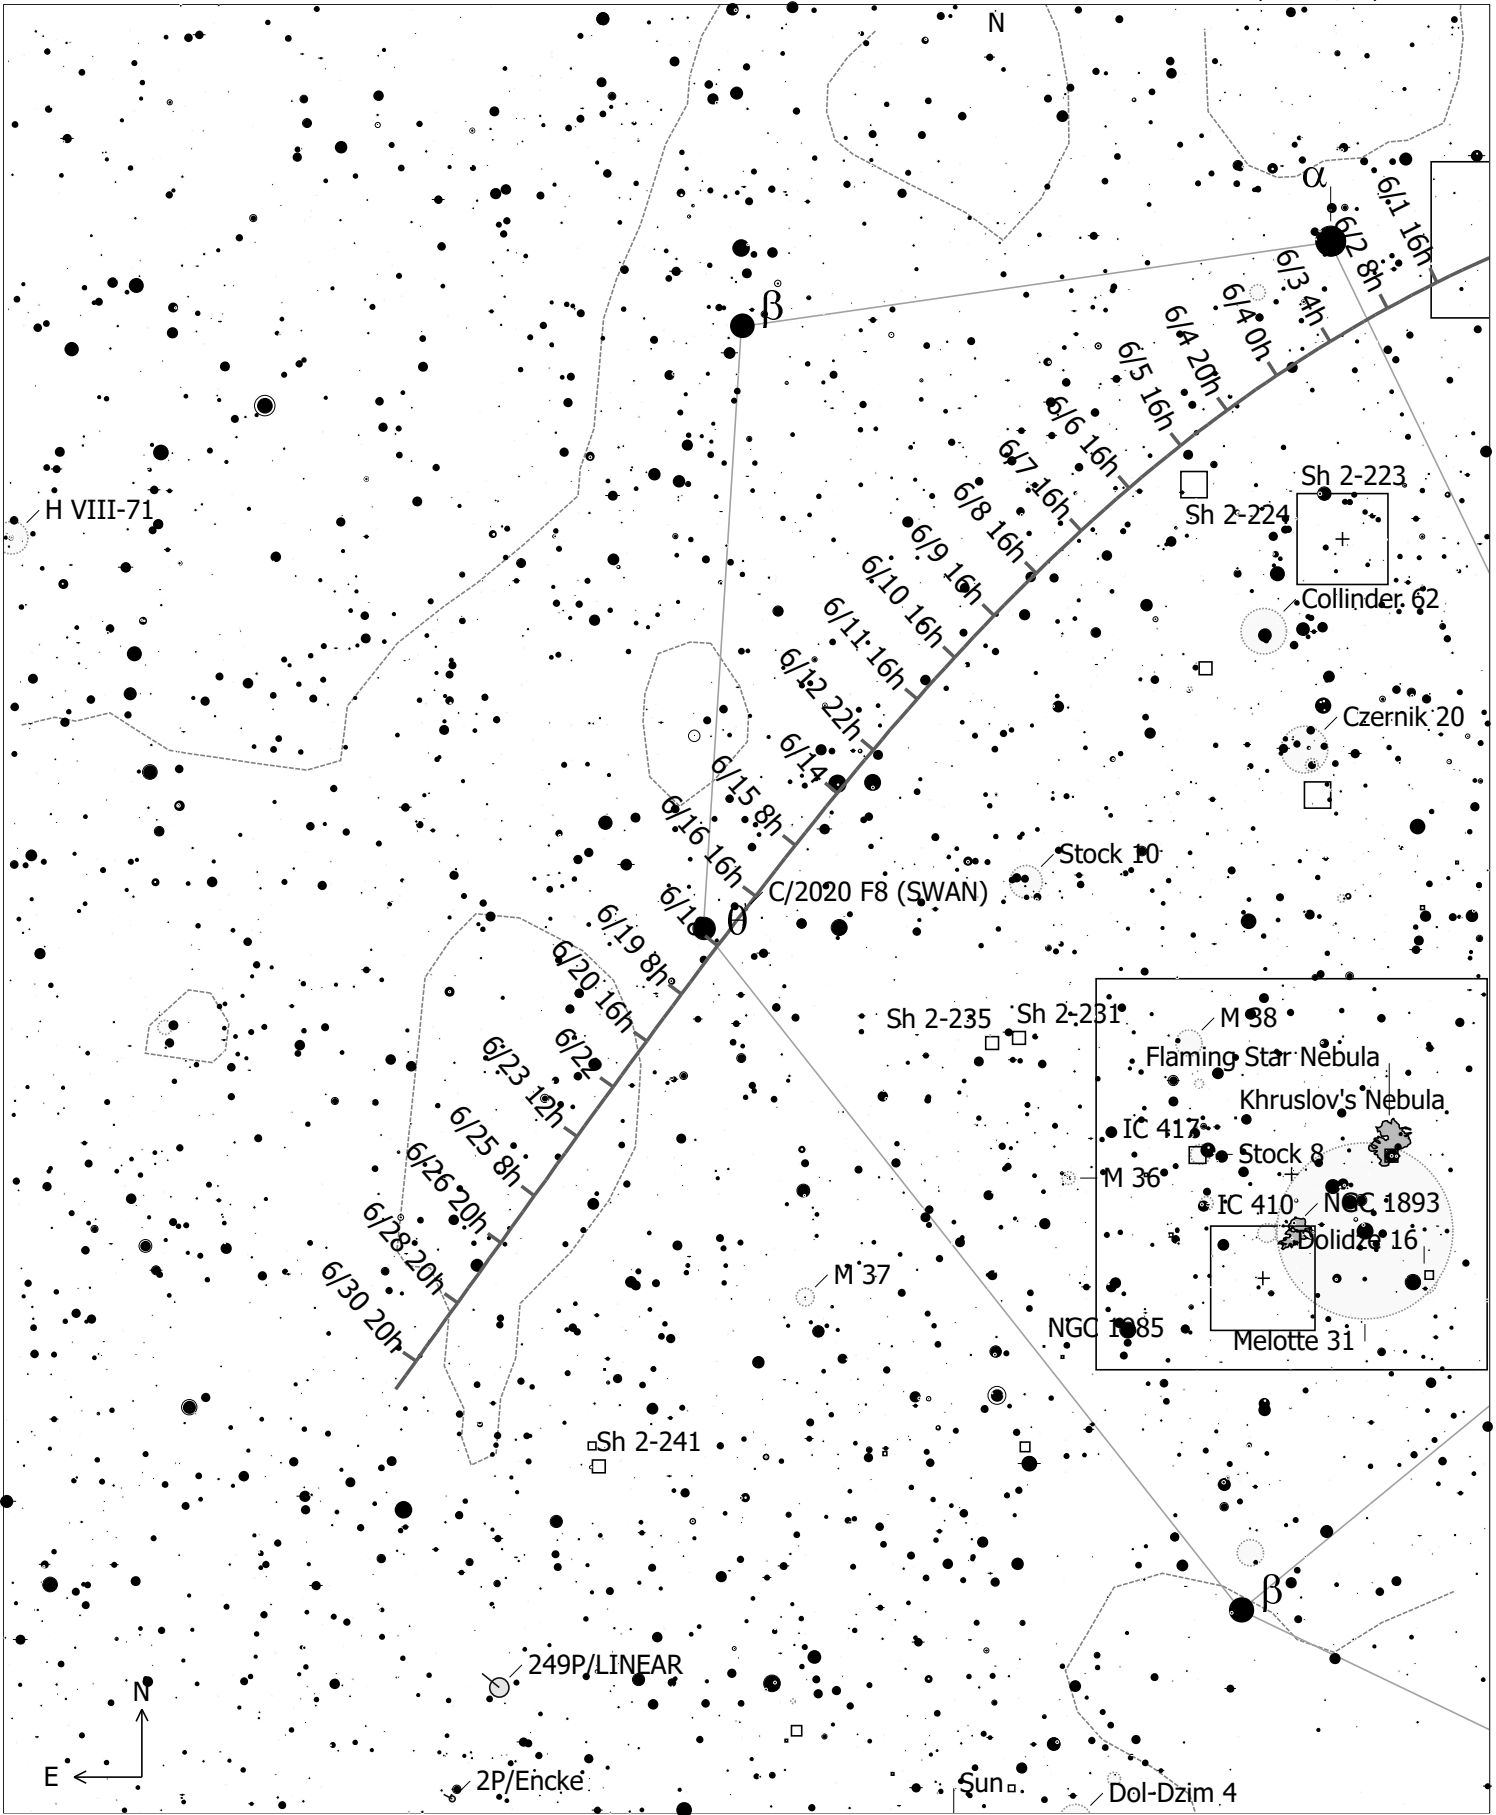

C/2020 F8 (SWAN)

2020 June 17 12:00a, 40N
 Below horizon (optimum conditions)
 C/2020 F8 (SWAN) (Comet)

- | | | | | |
|----------------|--------------|----------------|-----|-----|
| ◇ + Dark Neb. | ● + Quasar | • Mult. Star | ● 6 | ● 2 |
| ● Globule | ● Planetary | ☾ Comet | ● 7 | ● 3 |
| ○ Open Cl. | □ HII Region | • Minor Planet | ● 8 | ● 4 |
| ● Globular Cl. | □ SN Remnant | ○ Galaxy | ● 9 | ● 5 |
| | □ Ref. Neb. | ○ Galaxy Gr. | | |